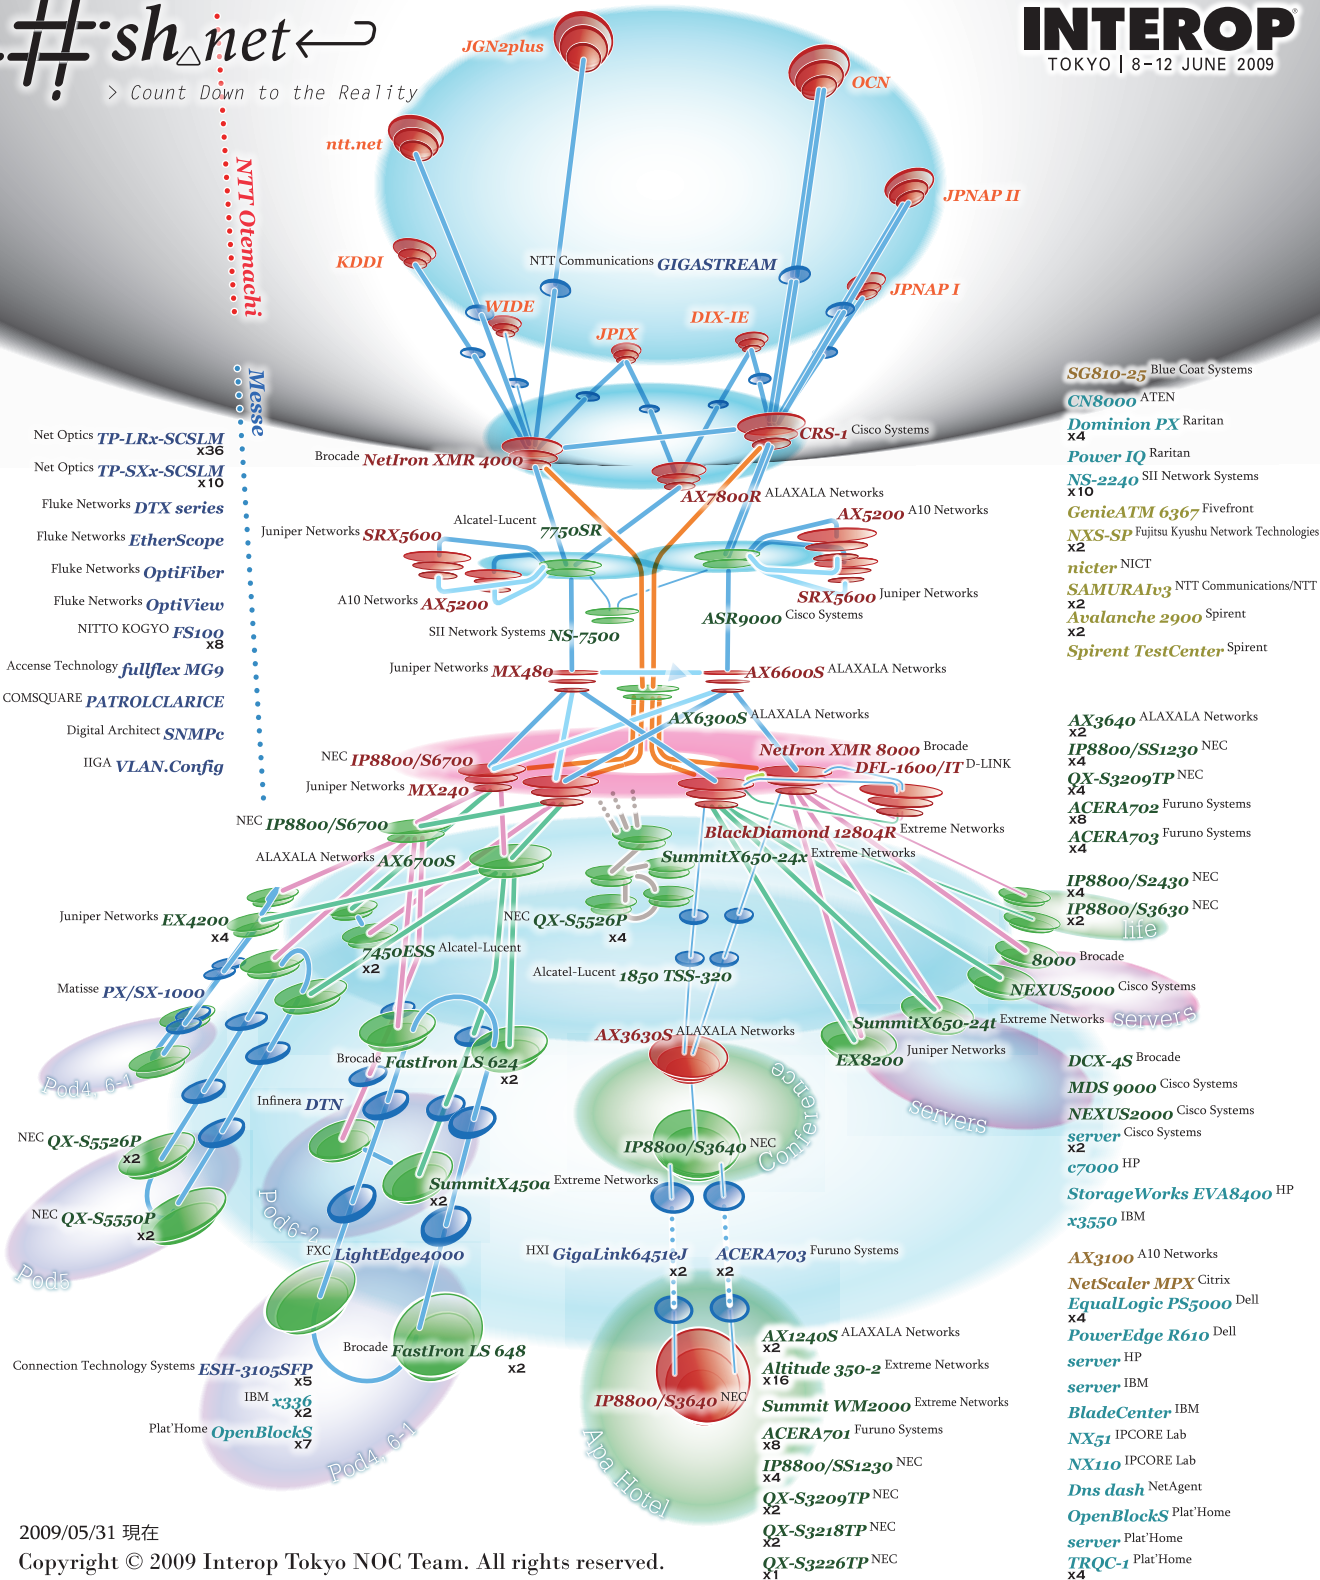

NTT Oremachi

Messe

- Net Optics **TP-LRx-SCSLM** x36
- Net Optics **TP-SXx-SCSLM** x10
- Fluke Networks **DTX series**
- Fluke Networks **EtherScope**
- Fluke Networks **OptiFiber**
- Fluke Networks **OptiView**
- NITTO KOGYO **FS100** x8
- Accense Technology **fullflex MG9**
- COMSQUARE **PATROLCLARICE**
- Digital Architect **SNMPe**
- IIGA **VLAN.Config**

- SG810-25** Blue Coat Systems
- CN8000** ATEN
- Dominion PX** Raritan
- Power IQ** Raritan
- NS-2240** SII Network Systems
- GenieATM 6367** Fivefront
- NXS-SP** Fujitsu Kyushu Network Technologies
- nieter** NICT
- SAMURAIv3** NTT Communications/NTT
- Avalanche 2900** Spirent
- Spirent TestCenter** Spirent

- AX3640** ALAXALA Networks
- IP8800/SS1230** NEC
- QX-S3209TP** NEC
- ACERA702** Furuno Systems
- ACERA703** Furuno Systems
- IP8800/S2430** NEC
- IP8800/S3630** NEC
- 8000** Brocade
- NEXUS5000** Cisco Systems
- DCX-4S** Brocade
- MDS 9000** Cisco Systems
- NEXUS2000** Cisco Systems
- server** Cisco Systems
- c7000** HP
- StorageWorks EVA8400** HP
- x3550** IBM
- AX3100** A10 Networks
- NetScaler MPX** Citrix
- EqualLogic PS5000** Dell
- PowerEdge R610** Dell
- server** HP
- server** IBM
- BladeCenter** IBM
- NX51** IPCORE Lab
- NX110** IPCORE Lab
- Dns dash** NetAgent
- OpenBlocks** Plat'Home
- server** Plat'Home
- TRQC-1** Plat'Home