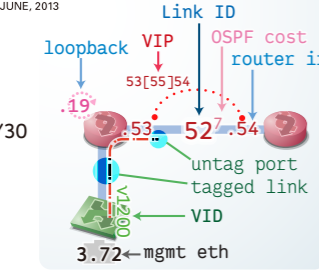

## INTEROP

- Device ID
- LoopBack Address: 45.0.0.X/32
- P2P Address Block: 45.0.X.(YZ\*4)/30
- P2P VLAN ID: XYZ(Link ID)
- EOAM VID400
- Tap LinkID=TapID
- MGMT Address: 172.16.X.Y/16 or 172.16.0.X
- control plane
- ESSID 2.4G: ShowNetFreeWiFi
- 5G: ShowNetFreeWiFi-a

- exhibitor
- server
- endnode
- security device
- CGN/LSN, balancer
- cache/WAN optimization
- L3
- L2
- LAG
- MEP-MEP-ID
- vlan-id
- vswitch
- DPI
- DWDM pair
- OpenFlow device
- multimode
- 100G
- 40G
- 10G
- 1G
- oil
- serial server
- tester, analyzer, generator