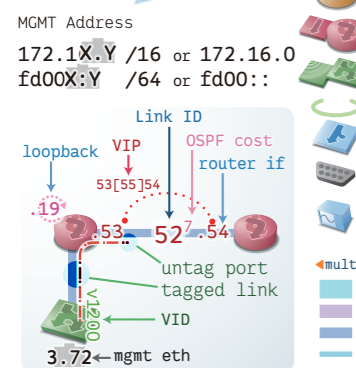

shownet

Scratch and Re-build the Internet

as of 2014 6/10 00:00

Device ID
LoopBack Address 45.[0,1].0.X/32
P2P Address Block 45.0.X.(YZ*4)/30
P2P VLAN ID XYZ(Link ID)
LinkID=TapID
Mgmt Address 172.1X.Y /16 or 172.16.0 fd00X:Y /64 or fd00::

Link ID
53[55]54
52
54
3.72←mgmt eth

- oil
- vswitch
- va
- exhibitor server
- endnode security device
- CGN/LSN, balancer
- cache/WAN optimization
- L3
- L2
- LAG
- DPI
- serial server tester, analyzer, generator
- multimode
- 100G
- 40G
- 10G
- 1G